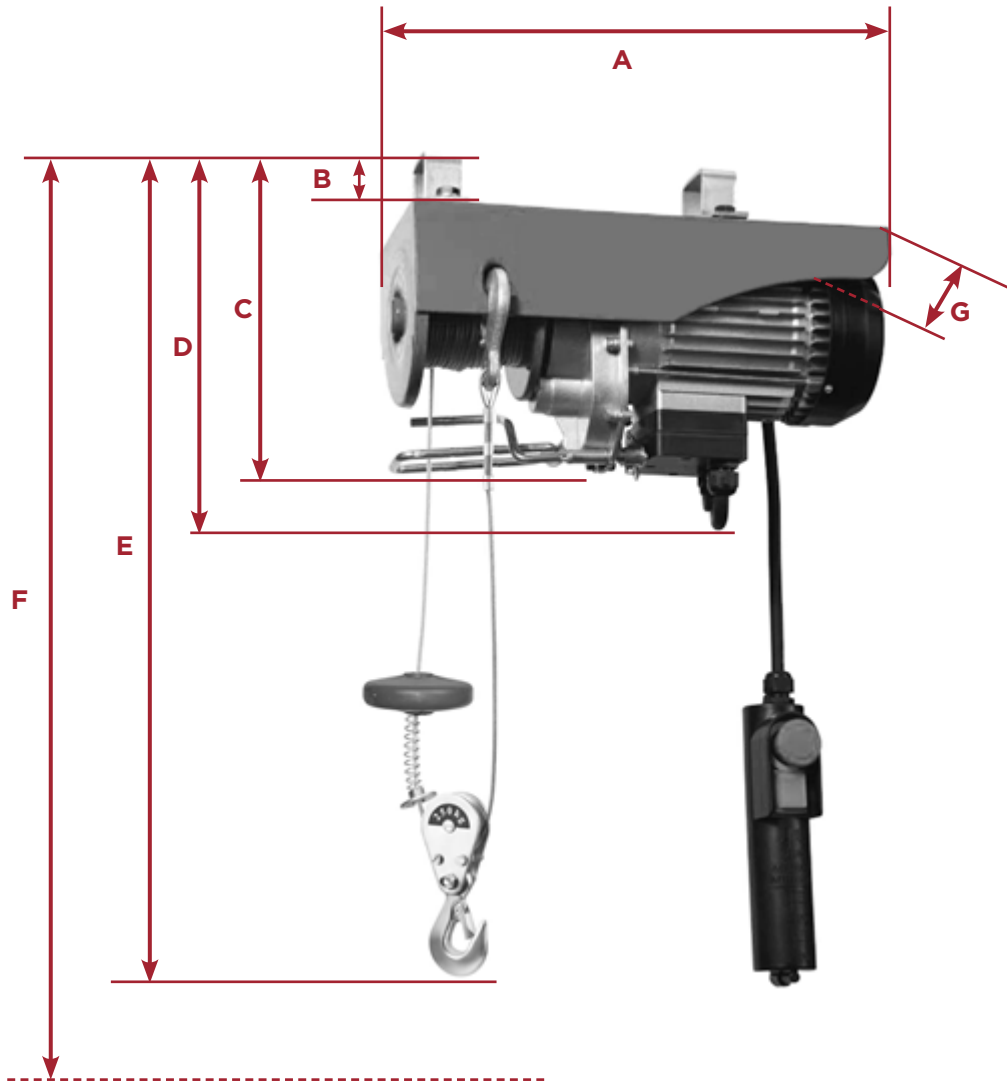

# MINI HOIST TECHNICAL DIAGRAM

Models:		240EH250	240EH500	240VEHA1000
<b>A</b>	Length	34.5cm	38.5cm	48.0cm
<b>B</b>	Bracket height	4.8cm	5.0cm	6.0cm
<b>C</b>	Height to the off switch	20cm	24cm	30cm
<b>D</b>	Overall height	25cm	28cm	34cm
<b>E</b>	Height with cable fully retracted.	47cm	48cm	62cm
<b>F</b>	Height with cable fully extended.	Single line: 1818cm Double line: 918cm	Single line: 1820cm Double line: 920cm	Single line: 1826cm Double line: 926cm
<b>G</b>	Max. width	13cm	14.8cm	17cm